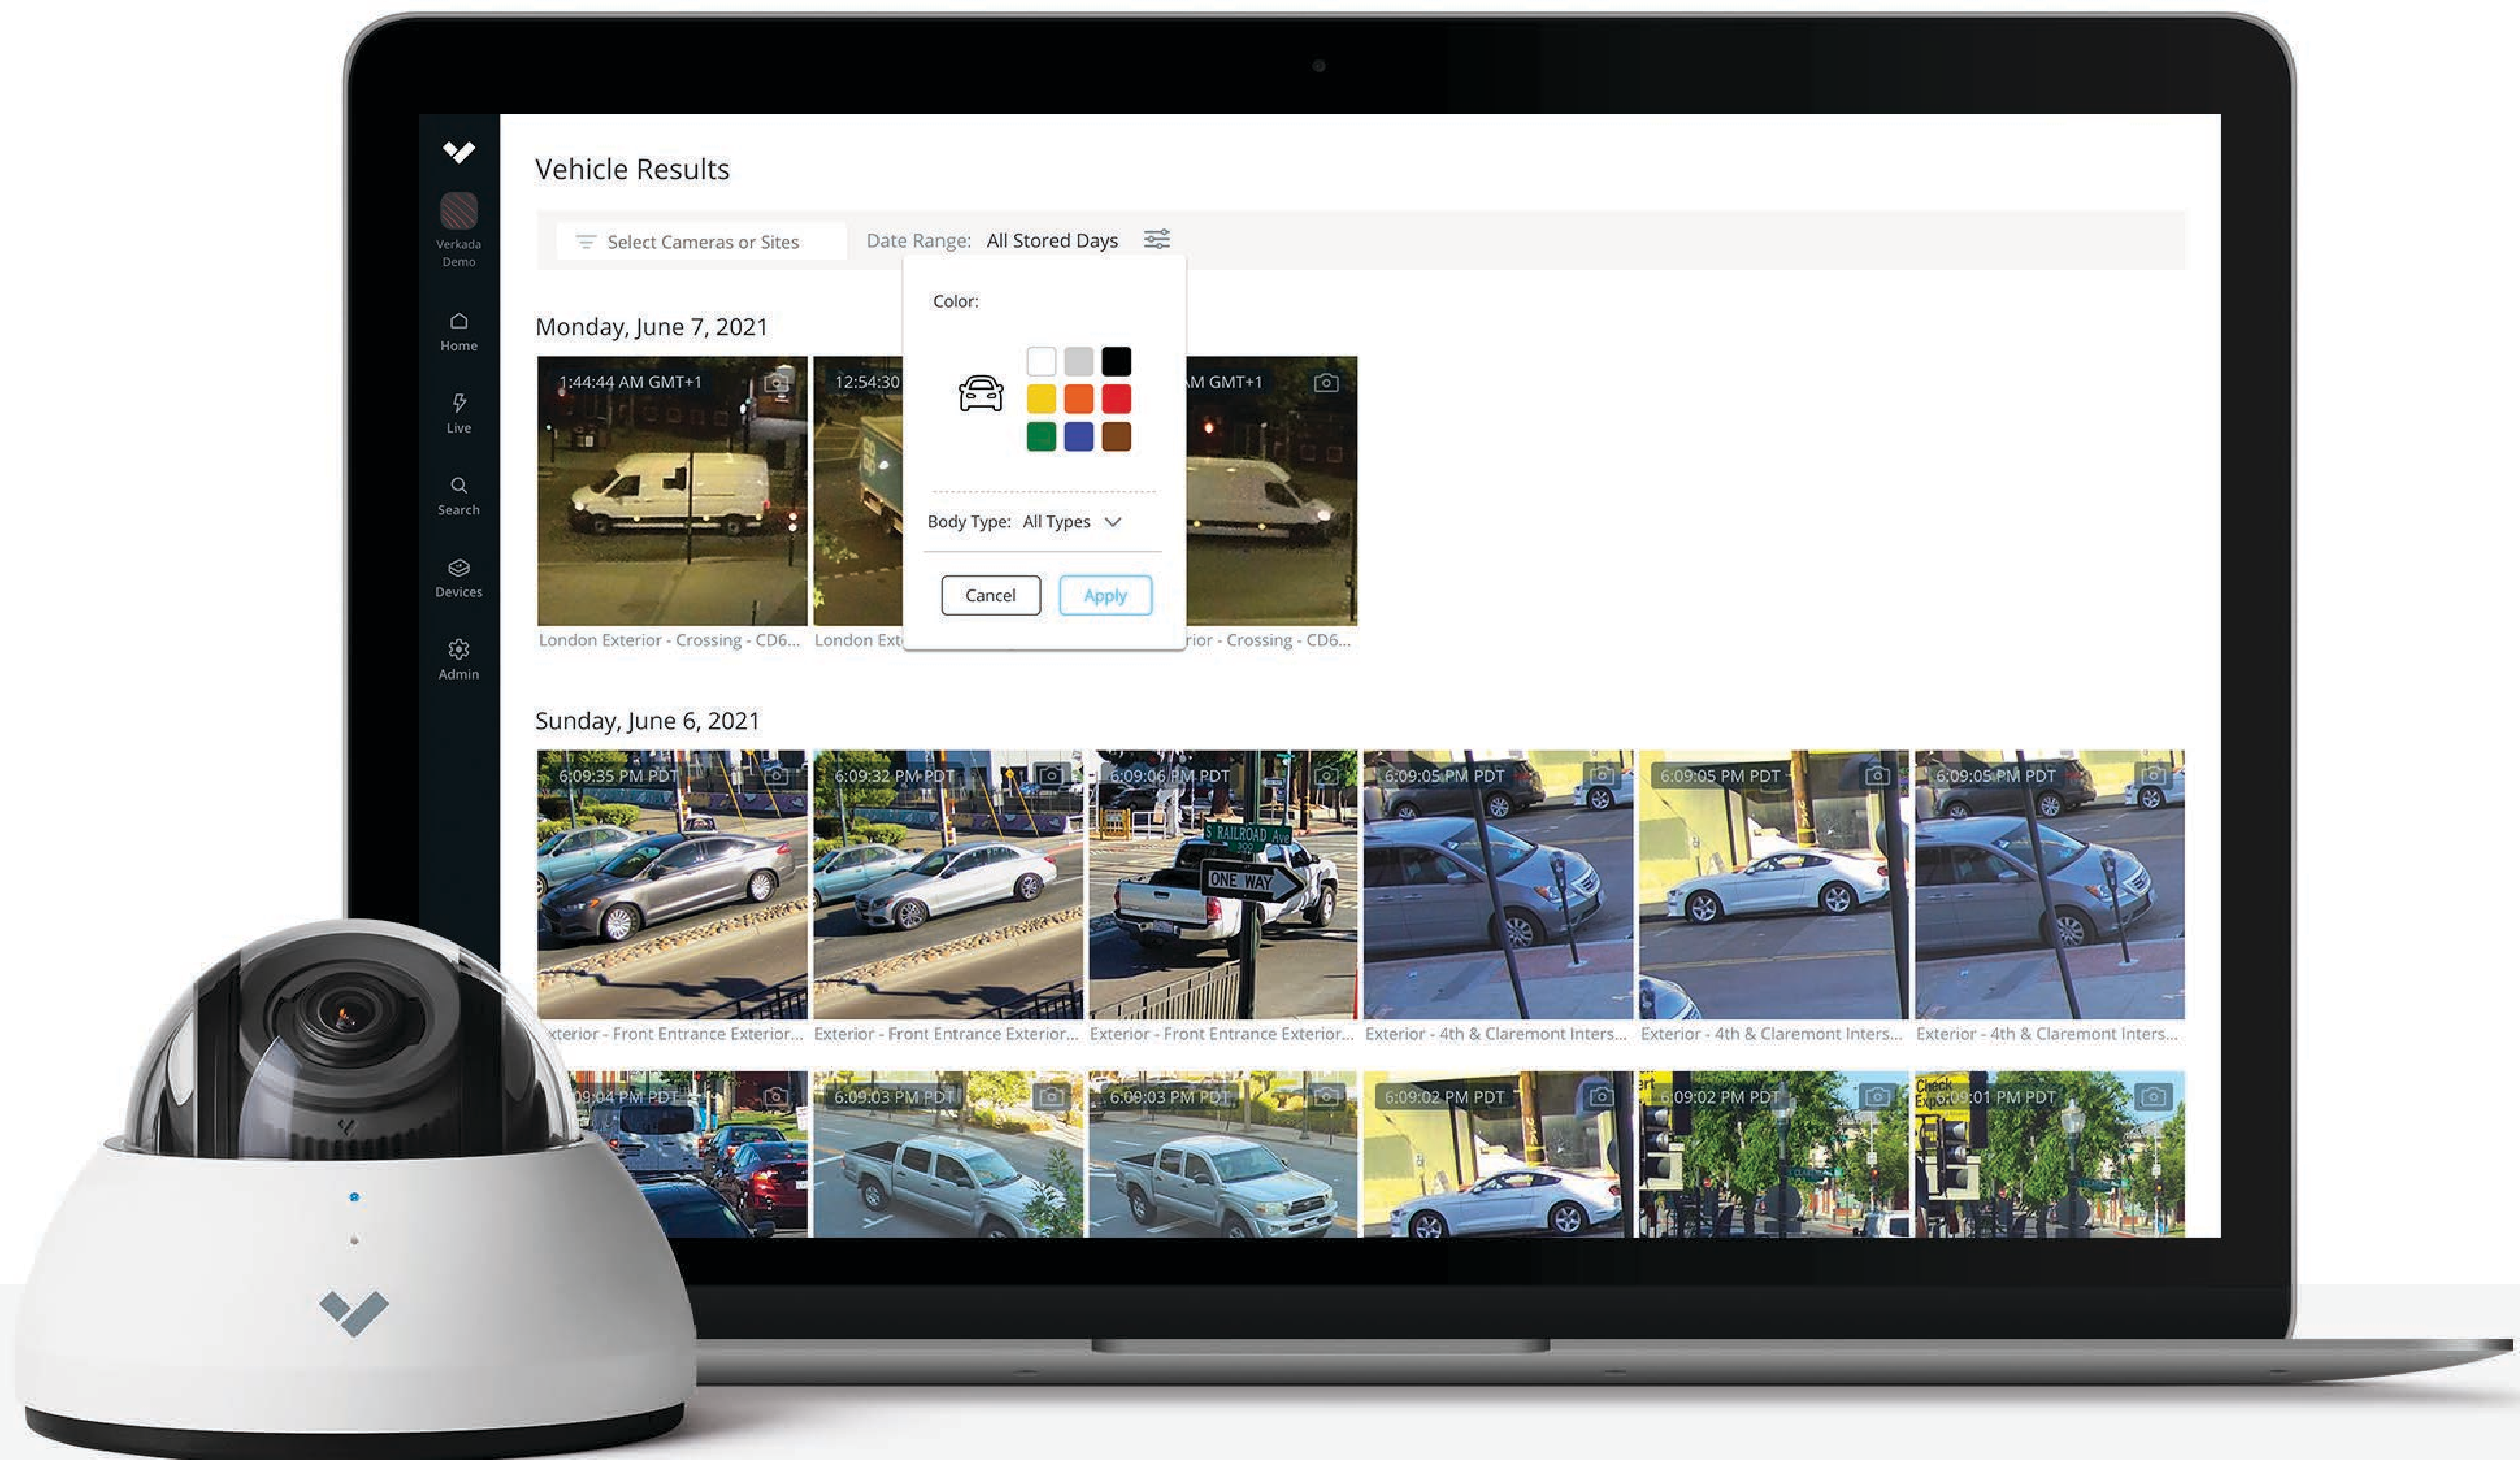

Powerful video security built
for any environment

Overview

Verkada's Dome Series delivers enterprise-grade security in a wide range of options for any indoor or outdoor environment, including image resolutions up to 4K. Each dome camera features a rugged, vandal-resistant design, simple installation, and 8x more processing power than the previous generation to unlock edge-based analytics for advanced people and vehicle insights.

All cameras in the Dome Series are part of Verkada's line of hybrid cloud cameras and work out-of-the-box without any additional downloads or configurations. With standard features like end-to-end encryption, onboard storage, and advanced motion-based insights, organizations are able to quickly scale their coverage and increase situational awareness across any number of locations.

Investigate Anywhere

- People Analytics is available from any device and can be accessed from virtually anywhere in the world

Attribute Filters

- Filter based on a range of attributes, including clothing color, gender appearance, and facial matches.

Verkada's Vehicle Analytics

Quickly search and filter to find vehicles of interest

With Verkada's Dome Series, customers have access to Vehicle Analytics – a powerful edge-based feature that gives users high-quality images of all vehicles identified in the scene. With Verkada's centralized management platform, customers can filter vehicles by date, time, vehicle color, and body type.