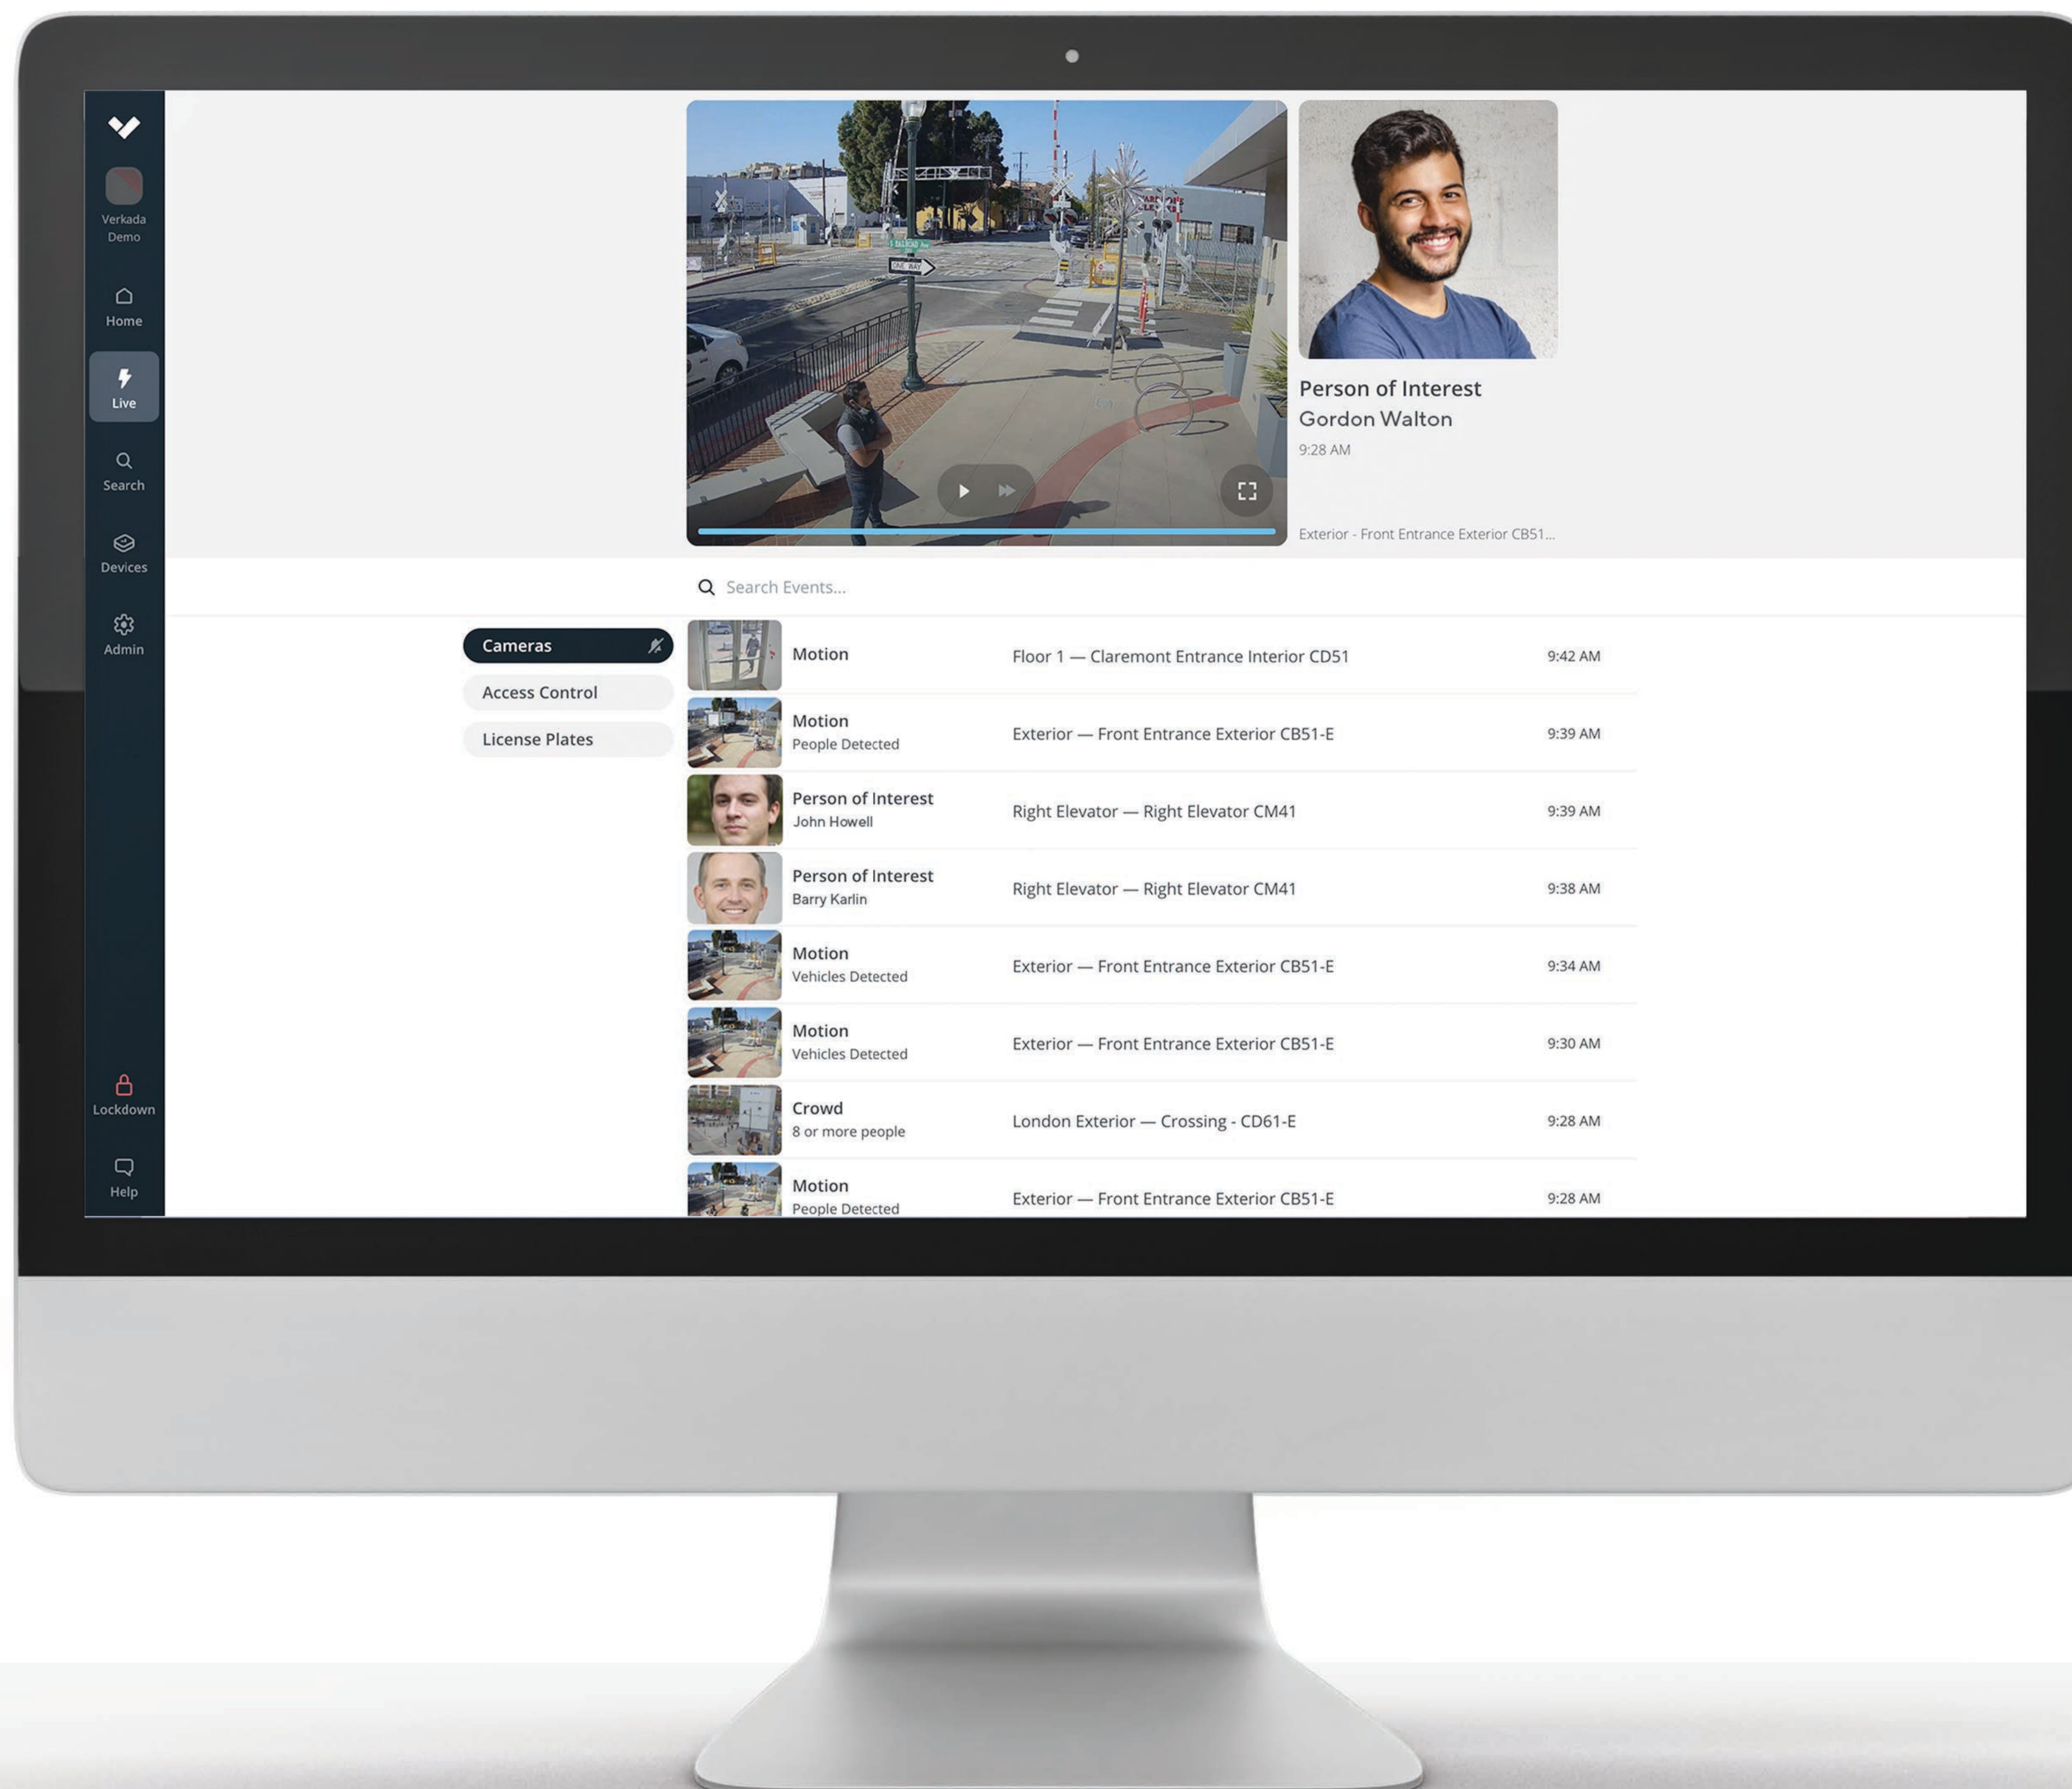

Powerful video security built
for any environment

Overview

Verkada's Dome Series delivers enterprise-grade security in a wide range of options for any indoor or outdoor environment, including image resolutions up to 4K. Each dome camera features a rugged, vandal-resistant design, simple installation, and 8x more processing power than the previous generation to unlock edge-based analytics for advanced people and vehicle insights.

All cameras in the Dome Series are part of Verkada's line of hybrid cloud cameras and work out-of-the-box without any additional downloads or configurations. With standard features like end-to-end encryption, onboard storage, and advanced motion-based insights, organizations are able to quickly scale their coverage and increase situational awareness across any number of locations.

Ready For Scale

- Bandwidth-friendly, using 5-20 Kbps per camera in steady mode
- Scale to thousands of cameras across all locations
- No added equipment needed to support additional cameras

No Hidden Costs

Command, Verkada's cloud-based management software, is designed to deliver simple access and management for all cameras and users across all sites from virtually anywhere in the world. From Command, users can set up new cameras, create sites, manage settings, access live and archived footage, manage users, and access the advanced features powered by Verkada's edge based analytics.