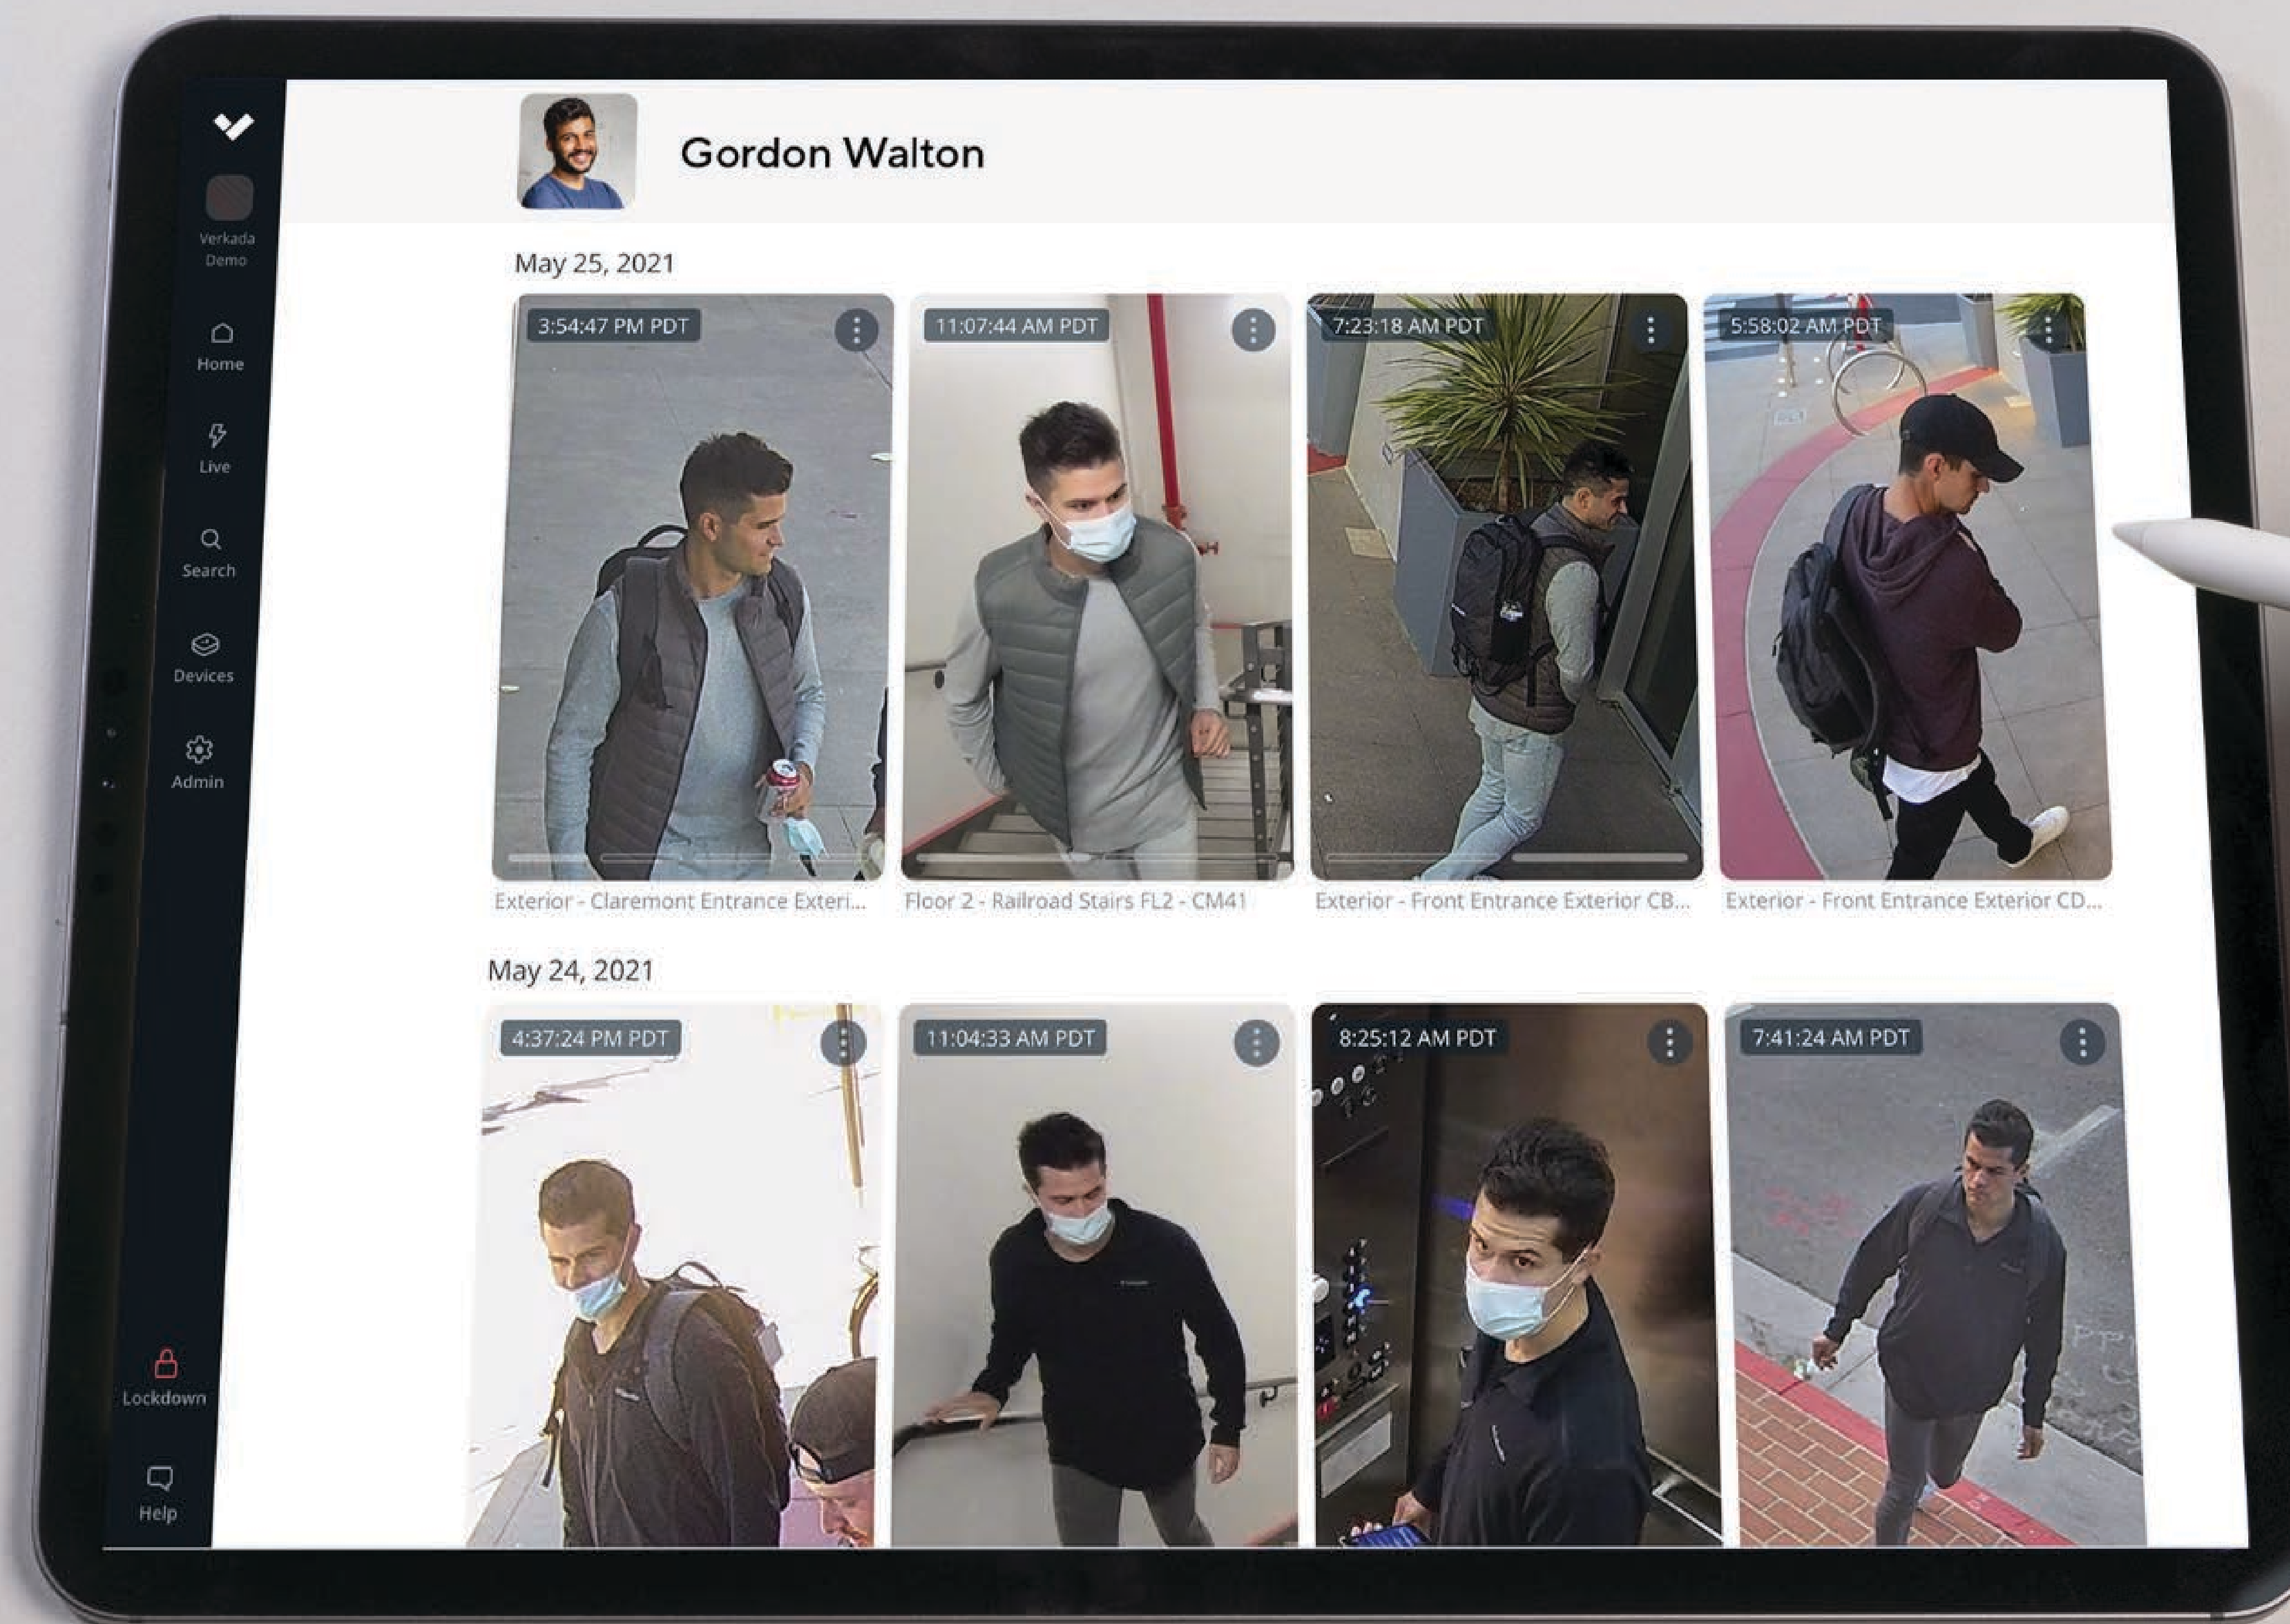

All cameras in the Dome Series are part of Verkada's line of hybrid cloud cameras and work out-of-the-box without any additional downloads or configurations. With standard features like end-to-end encryption, onboard storage, and advanced motion-based insights, organizations are able to quickly scale their coverage and increase situational awareness across any number of locations.

User Permissions & Account Security

- SAML/OAuth support for single sign-on
- 2-factor authentication options
- User permissions can be controlled at camera, site and organization levels

Remote Access

- Access from nearly any device (desktops, smartphones, tablets)
- Native apps for iOS and Android, Apple TV, and Verkada's VX52 Viewing Station

- Search footage by date, time, and motion
- Access People and Vehicle Analytics to simplify investigations

Verkada's People Analytics

Simplify and speed up investigations with intelligent people and face detection

Available across Verkada's Dome Series, People Analytics combines intelligent edge-based video processing with computer vision in the cloud to give users high-quality images of individuals identified in the scene. With Verkada's centralized management platform, customers can filter people by various attributes, including date, time, appearance, clothing color, backpack detection, and facial matches.