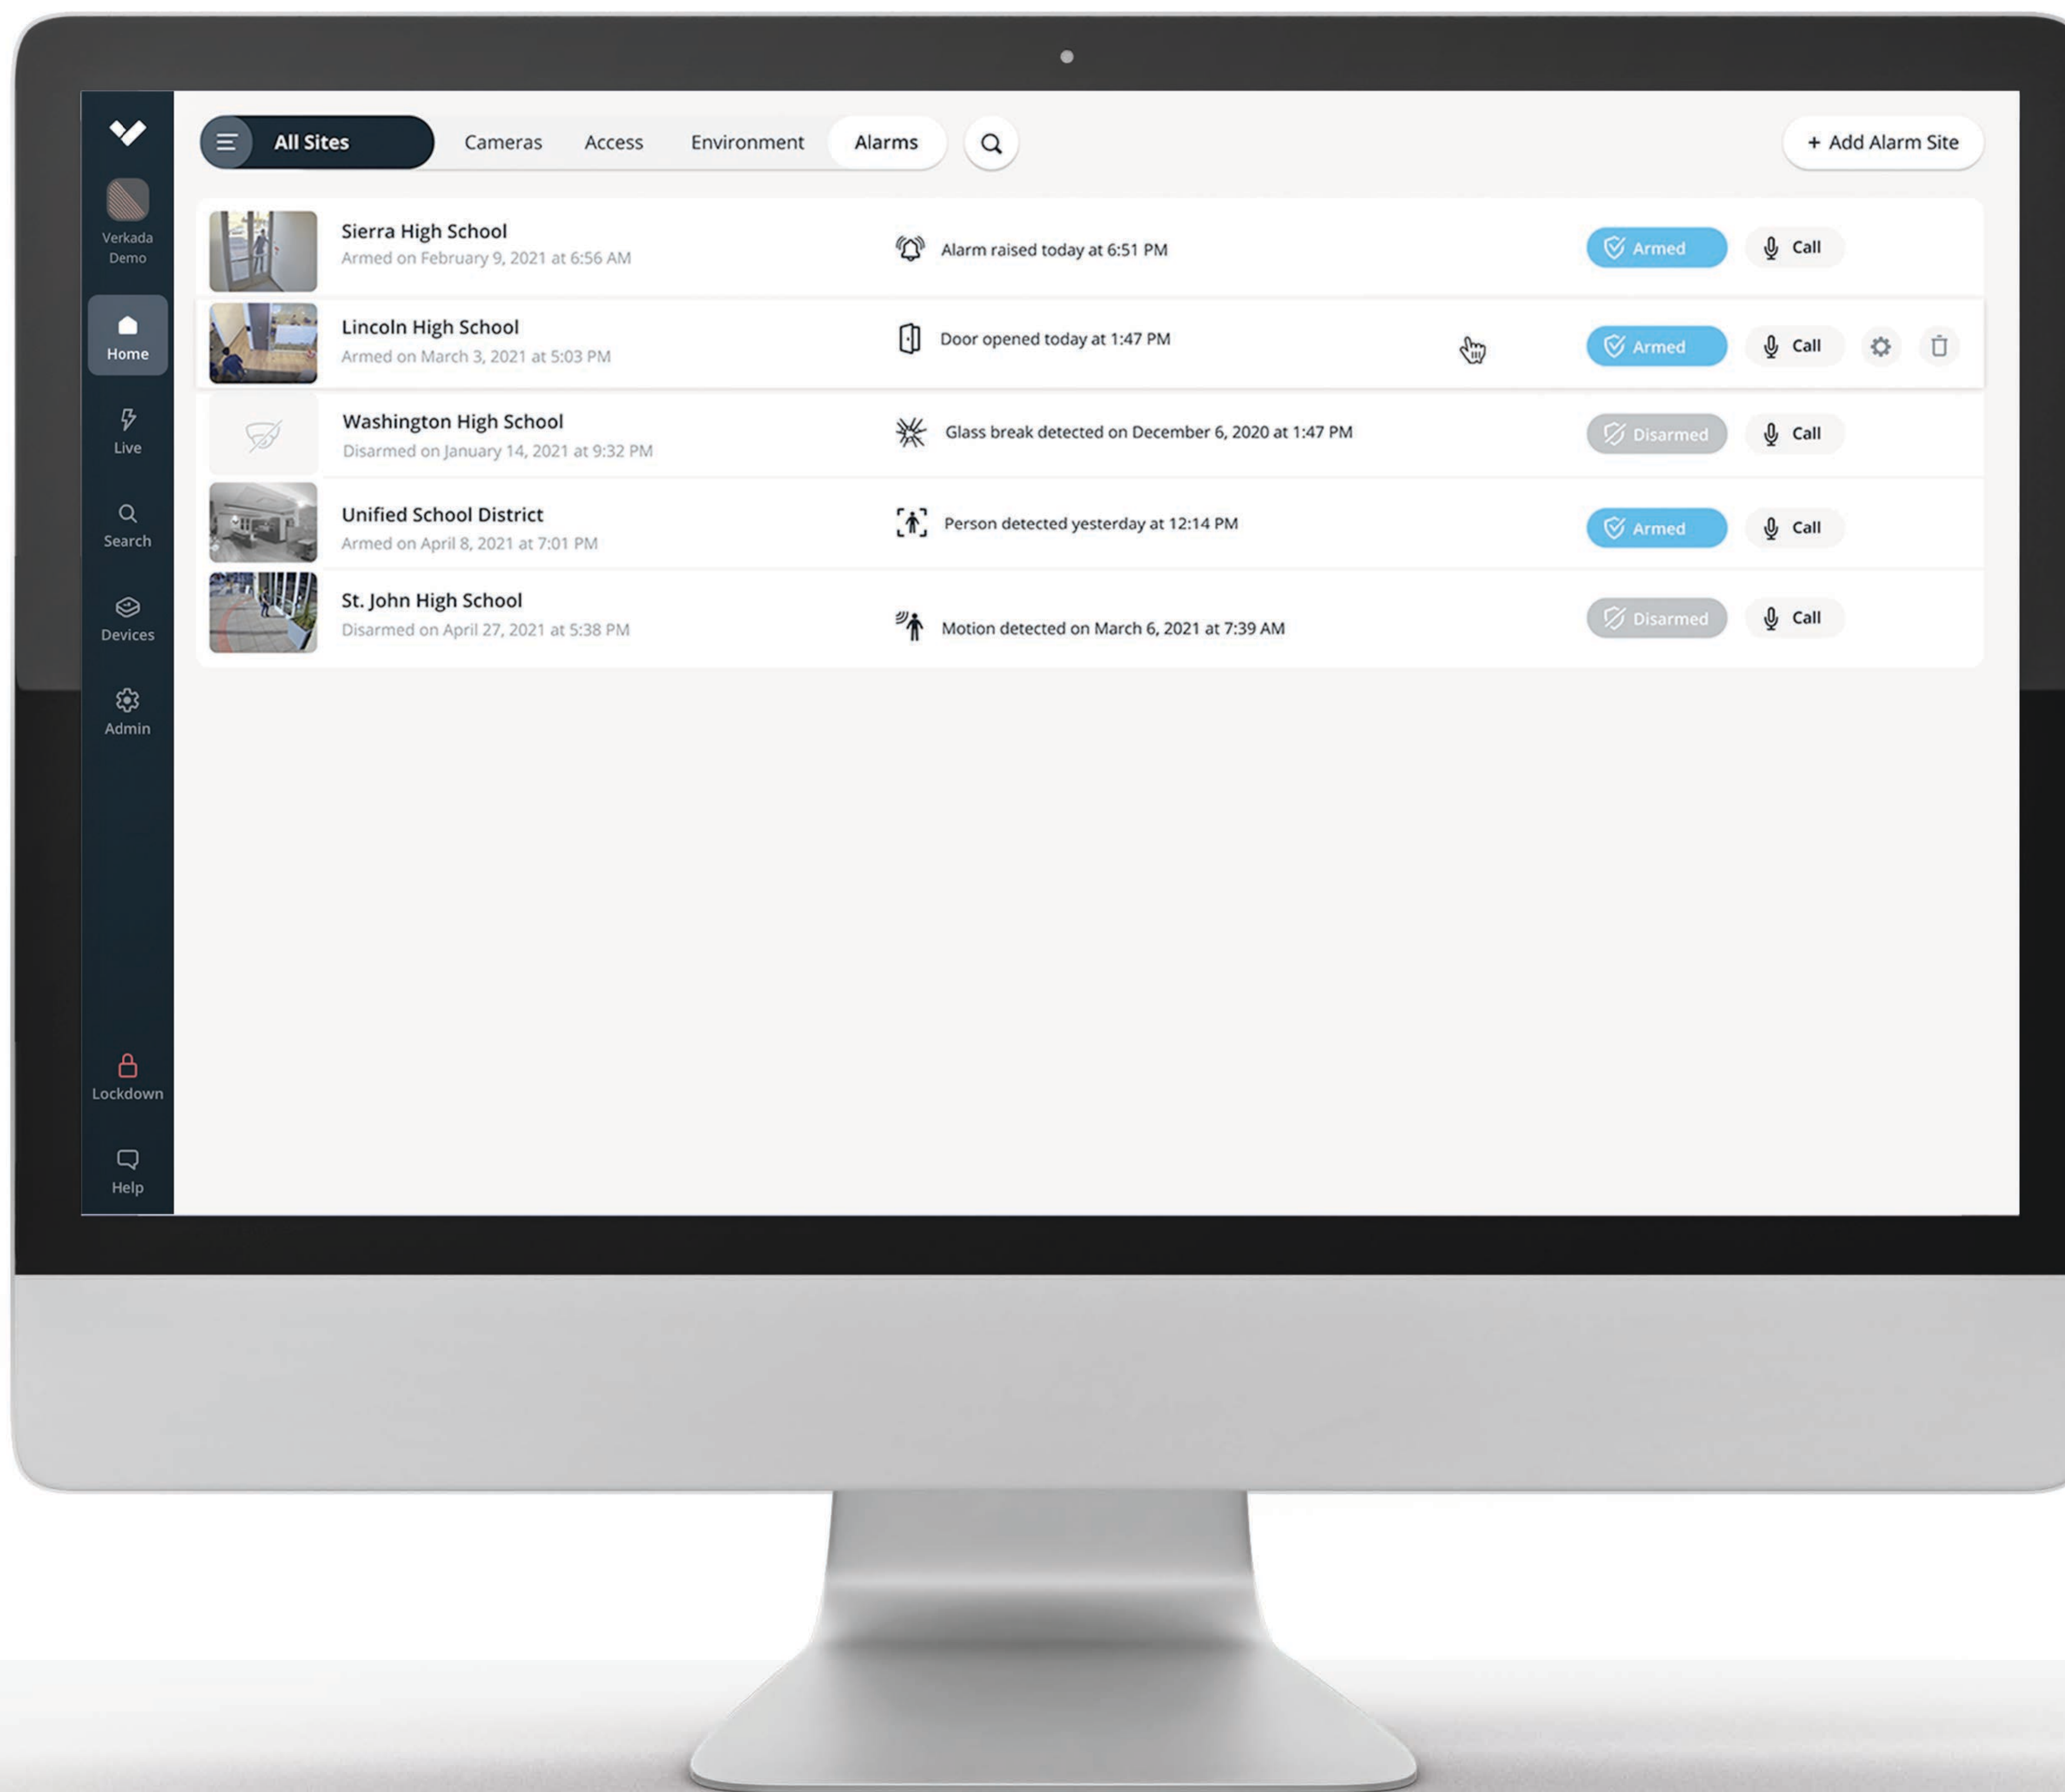

Alarms Platform Overview

Seamlessly manage sites, configure alarm triggers, and customize alarm responses.

Alarms is powered by Verkada's Command Platform. This cloud-based management solution delivers secure remote access with an intuitive interface for ease-of-use.

Site Management

- See overview of current status and recent events from all sites.
- Schedule arming/disarming and configure keycodes for onsite management.
- Instantly view incidents and play back event footage with integrated Verkada video surveillance.
- Control access to your Alarm sites with role-based permissions.

Device Management

- Configure wired sensors and outputs on your Alarm Panel from Command with just a few clicks.
- Create alarm triggers based on events from any Verkada device.
- Manage fleet of devices from single dashboard.

Professional Monitoring Configuration

- Enable video verification of alarms by trained security professionals.
- Enable dispatch of emergency services.
- Configure "an ordered list" of contacts for monitoring agents to call and text when an alarm is raised.

Alarm Console Talk-Down

- From Command, initiate two-way video calls down to Alarm Consoles at any of your sites, from anywhere in the world.
- Make calls to Alarm Console to address staff, guests, or potential intruders.